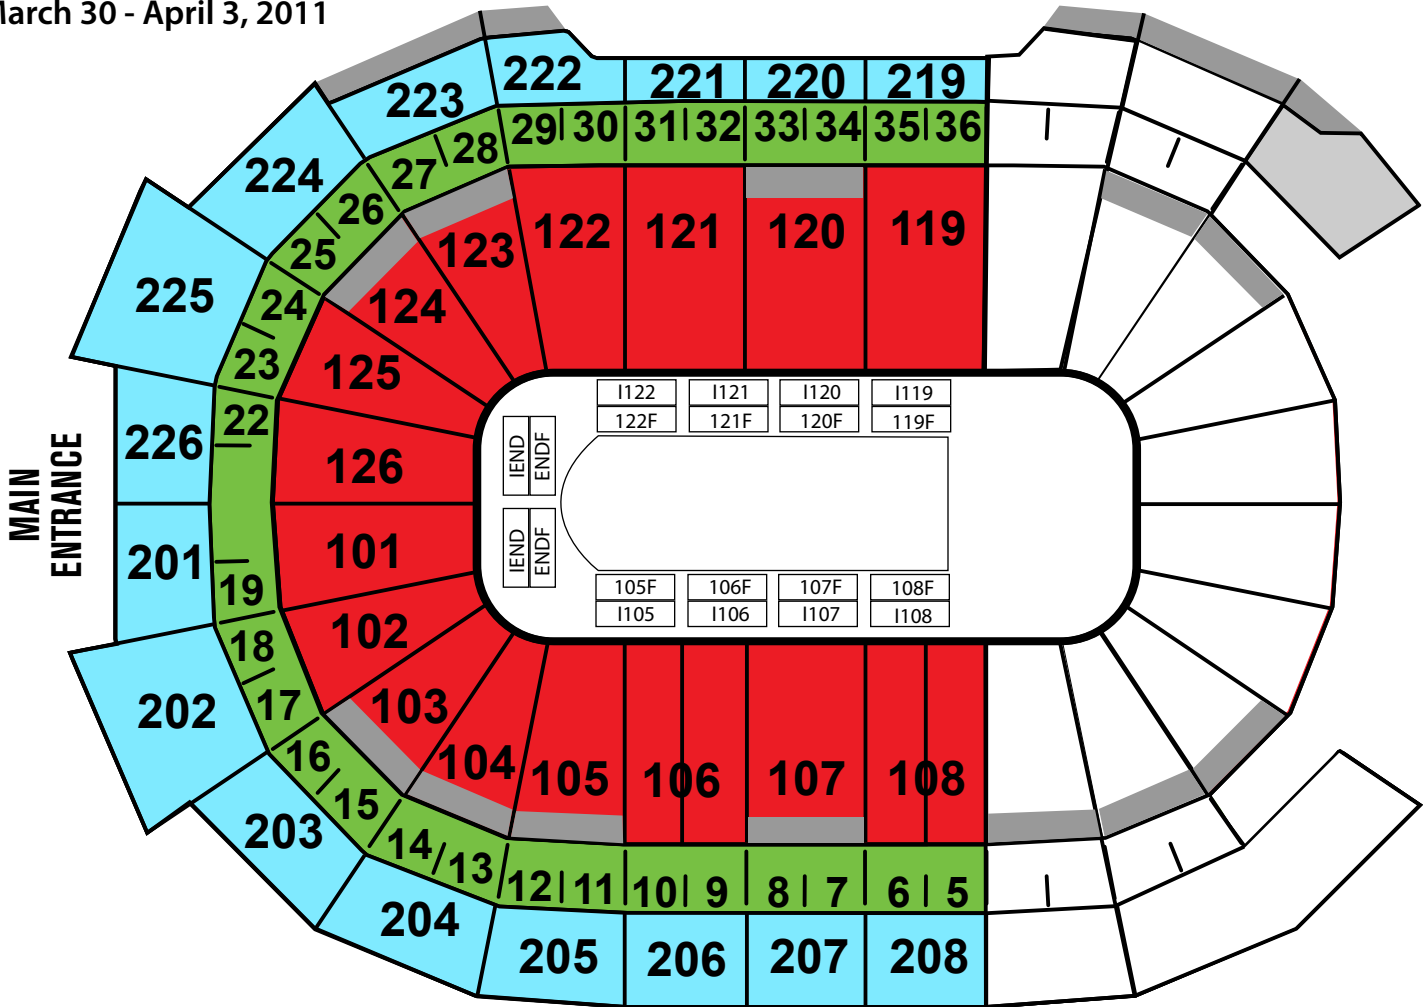

Disney on Ice - Princess Wishes

March 30 - April 3, 2011

GIANT CENTERSM