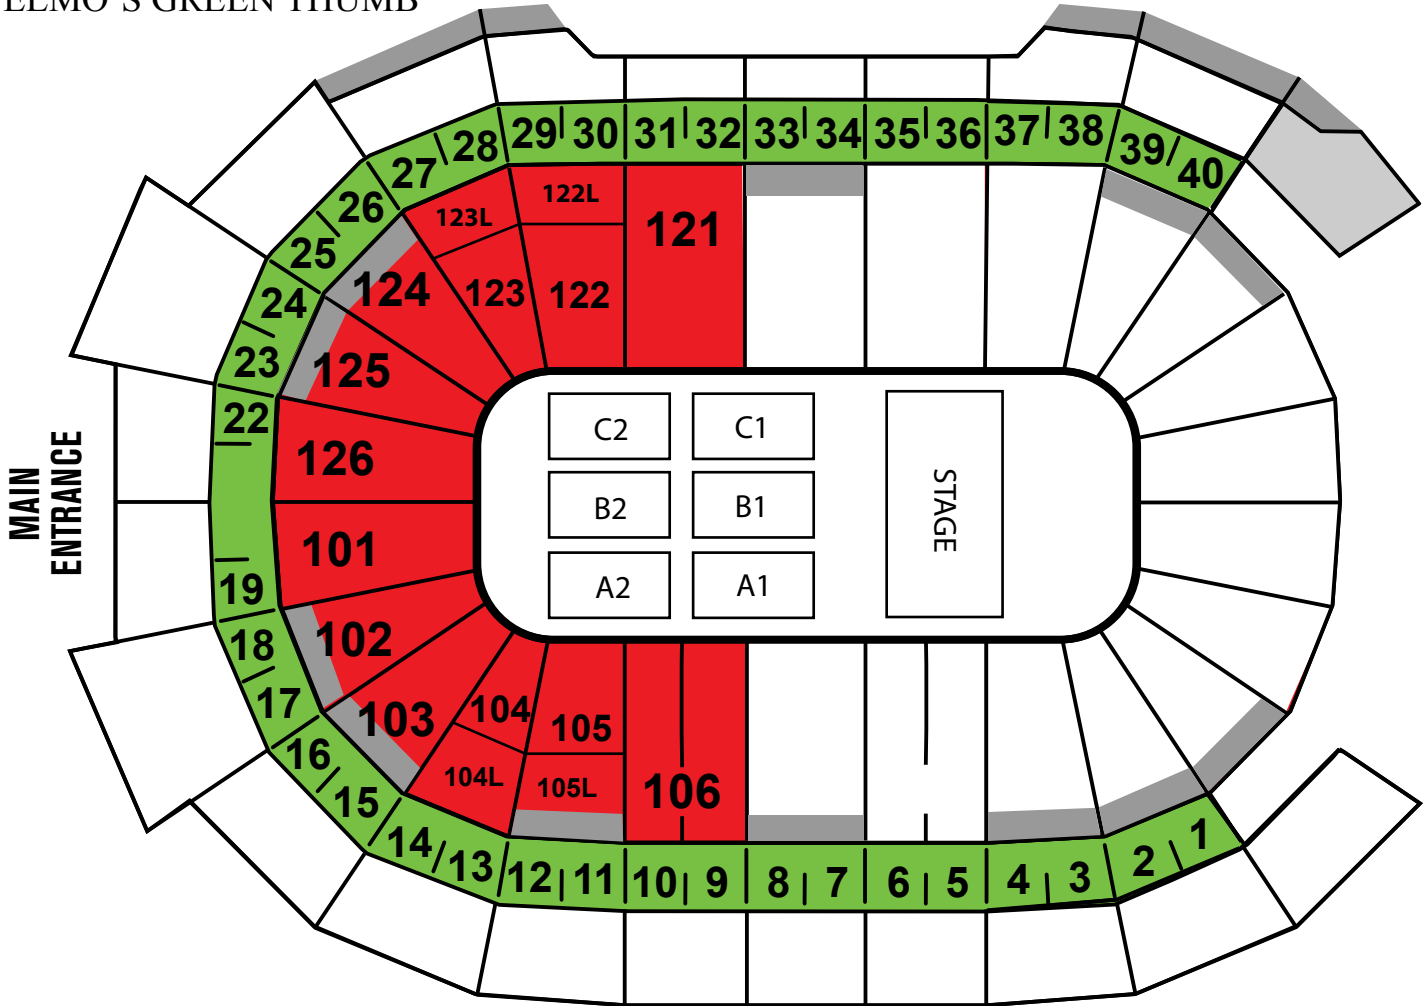

SESAME STREET

ELMO'S GREEN THUMB

1/7/10 thru 1/10/10

GIANT CENTERSM